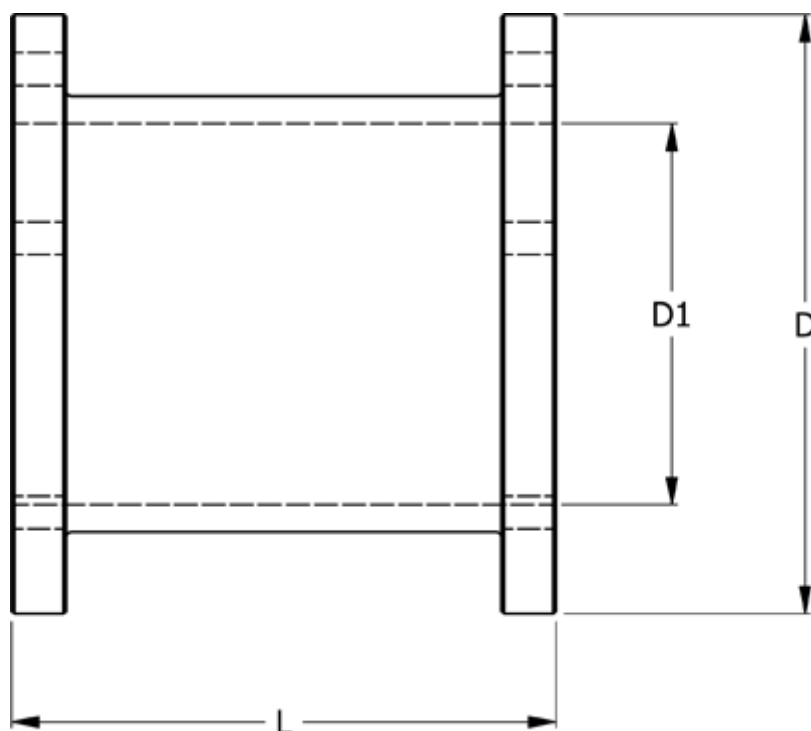

Article number: 330618006180

Description: Coupling N-Eupex str. 180
Part 6 - 180

Measures

D = 180

D1 = 125

L = 180

Torque (N m) = 880